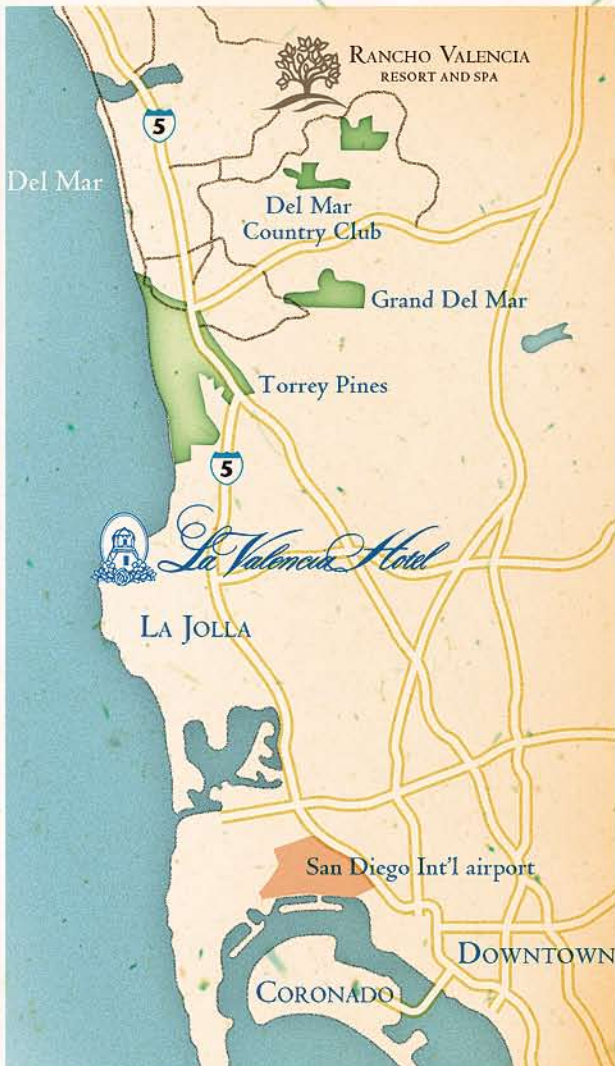

From San Diego's International Airport, Lindbergh Field:

Take Interstate 5 north to La Jolla Parkway (used to be Ardath Road) exit. (Be careful, do not get on 52 East). Follow La Jolla Parkway west. It will become Torrey Pines Road. Turn right on Prospect Street. La Valencia Hotel is about 1/2 mile on the right. Pull in front of the Hotel for valet parking

From Los Angeles:

Take Interstate 5 south to La Jolla Village Drive. Exit and turn right (west). Go to the third light and turn left onto Torrey Pines Road. Turn right on Prospect. La Valencia Hotel is about 1/2 mile on the right. Pull in front of the Hotel for valet parking.